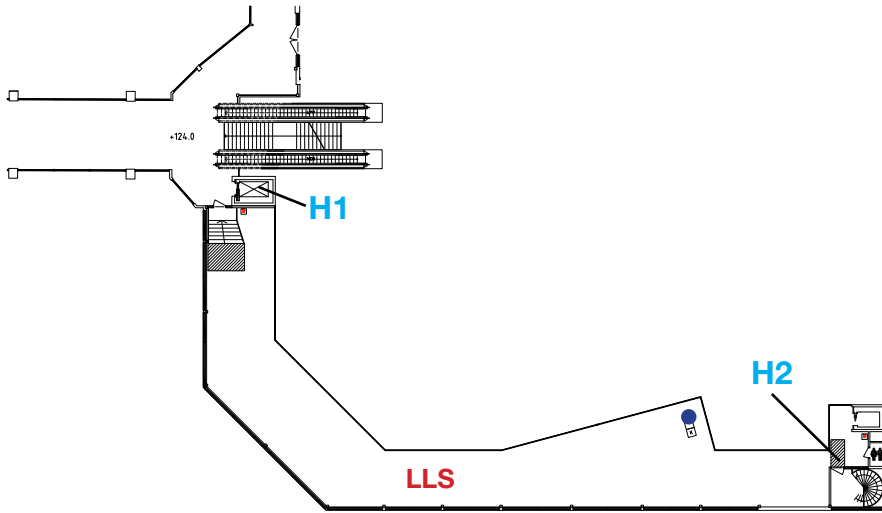

# Lounge Syd

Lounge Syd is located on the mezzanine in Lobby Syd. The area is used for media and press during our shows.

-  Fire hydrant
-  Water
- H1** Elevator 1  
door: 90x200 cm  
area: 210x110 cm  
8 people, 630 kg
- H2** Elevator 2  
door: 90x200 cm  
area: 160x110 cm  
10 people, 750 kg

Section	LLS
Floor space (ca) m <sup>2</sup>	170
Overhead ceiling clearance, m	2,20
Floor loading, kg/ m <sup>2</sup>	250
Comfort cooling	yes
Basic lightning	yes
Daylight	yes

Main Services (can be rented from Exhibitors Services)	Yes	No	Comments
Electricity 220 V 10 A	x		
Electricity 400 V 16-125 A	x		
Electricity 400 V 150-400 A		x	
Water	x		at kitchen area
Waste water	x		at kitchen area
Compressed air	x		under certain circumstances, contact Exhibitor Service
Wire suspension from ceiling	x		
WiFi	x		
High Speed Internet	x		