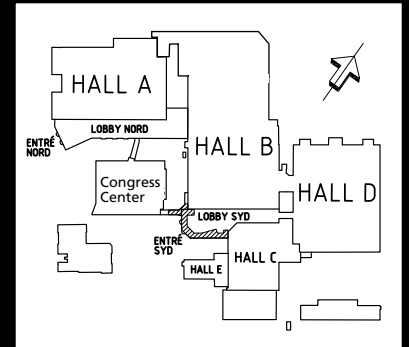

# Lounge Syd

Lounge Syd is located on the mezzanine in Lobby Syd. The area is used for media and press during our shows.

-  Fire hydrant
-  Water
- H1** Elevator 1  
door: 90x200 cm  
area: 210x110 cm  
8 people, 630 kg
- H2** Elevator 2  
door: 90x200 cm  
area: 160x110 cm  
10 people, 750 kg