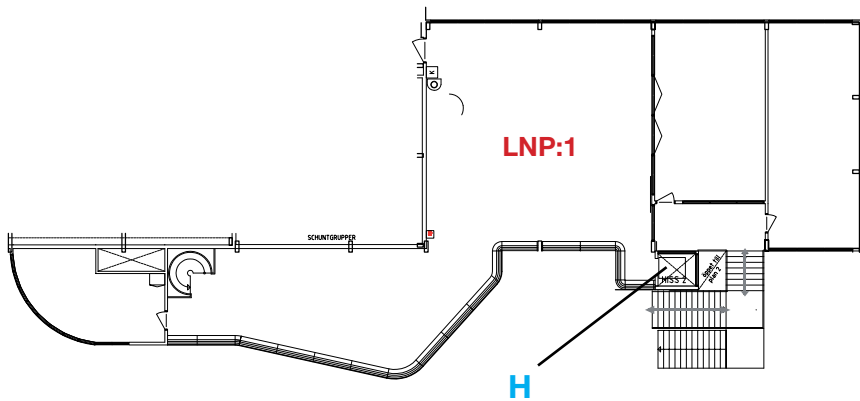

# Lobby Nord, Pressen

Lobby Nord Pressen is located on the mezzanine in Lobby Nord. The area is used for media and press during our shows.

-  Fire hydrant
-  Elevator door: 90x200 cm  
area: 140x105 cm  
8 people, 630 kg

Section	LNP:1
Floor space, (ca) m <sup>2</sup>	370
Overhead ceiling clearance, m	3,25-5,35
Floor loading, kg/ m <sup>2</sup>	250
Comfort cooling	yes
Basic lightning	yes
Daylight	yes

Main Services (can be rented from Exhibitors Services)	Yes	No	Comment
Electricity 220 V 10 A	x		
Electricity 400 V 16-125 A	x		max 63 A
Electricity 400 V 150-400 A		x	
Water	x		at kitchen area
Waste Water	x		at kitchen area
Compressed air	x		up to 6 kg/sq. cm
Wire suspension from ceiling		x	
WiFi	x		
High Speed Internet	x		