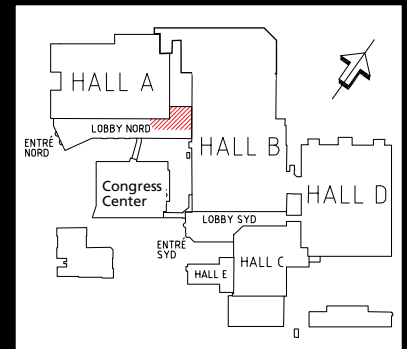

# Lobby Nord, Pressen

Lobby Nord Pressen is located on the mezzanine in Lobby Nord. The area is used for media and press during our shows.

-  Fire hydrant
-  Elevator door: 90x200 cm  
area: 140x105 cm  
8 people, 630 kg