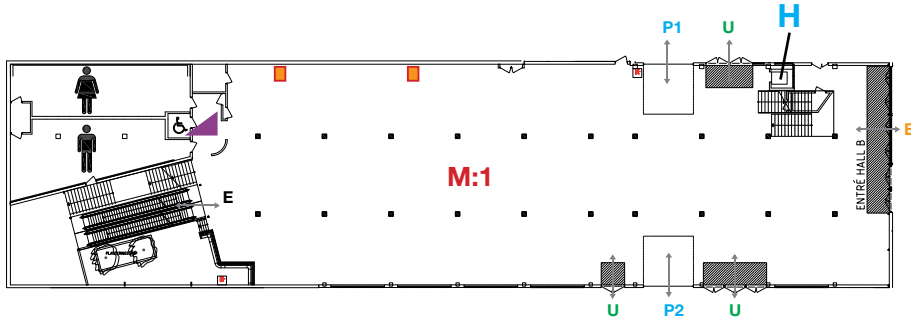

Mässgatan

Mässgatan is located downstairs from Lobby Nord and is in a direct connection with Hall B. Mässgatan can be used as a passing between Lobby Nord and Hall B but also as a display area for smaller exhibitions.

-  Fire hydrant
-  Nursery
-  Electricity 220 V
-  Elevator
door: 90x200 cm
area: 140x105 cm
8 people, 630 kg

E Visitor entrance **P** Vehicle entry doors **U** Exit outdoor

Section	M:1
Floor space, (ca) m ²	1 100
Overhead ceiling clearance, m	3,30
Floor loading, kg/ m ²	500
Vehicle entry doors 1, m, h x b	4,5 x 4,5
Vehicle entry doors 2, m, h x b	4,5 x 4,5
Comfort cooling	yes
Basic lightning	yes
Daylight	yes