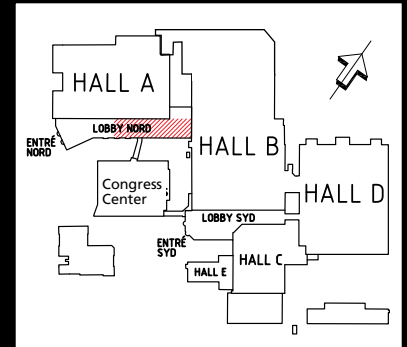

Mässgatan

Mässgatan is located downstairs from Lobby Nord and is in a direct connection with Hall B. Mässgatan can be used as a passing between Lobby Nord and Hall B but also as a display area for smaller exhibitions.

-  Fire hydrant
-  Nursery
-  Electricity 220 V
-  Elevator
door: 90x200 cm
area: 140x105 cm
8 people, 630 kg

E Visitor entrance **P** Vehicle entry doors **U** Exit outdoor

Section	M:1
Floor space, (ca) m ²	1 100
Overhead ceiling clearance, m	3,30
Floor loading, kg/ m ²	500
Vehicle entry doors 1, m, h x b	4,5 x 4,5
Vehicle entry doors 2, m, h x b	4,5 x 4,5
Comfort cooling	yes
Basic lightning	yes
Daylight	yes