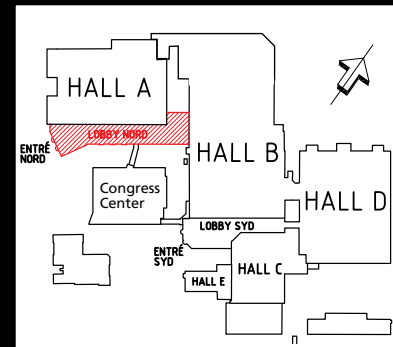

# Lobby Nord

Lobby Nord holds one of our two main entrances. It is built with a lot of wood and glass to reflect the county of Småland. In Lobby Nord we have information center, registration desks, cloakroom, restaurants and other services. From Lobby Nord you reach Hall A,B, Mässgatan, other halls and the Congress Center. Lobby Nord is also being used for big galas and functions.