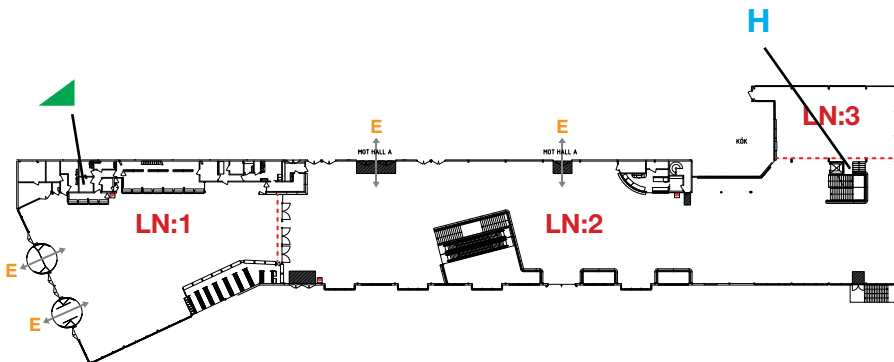

# Lobby Nord

Lobby Nord holds one of our two main entrances. It is built with a lot of wood and glass to reflect the county of Småland. In Lobby Nord we have information center, registration desks, cloakroom, restaurants and other services. From Lobby Nord you reach Hall A,B, Mässgatan, other halls and the Congress Center. Lobby Nord is also being used for big galas and functions.

-  Fire hydrant
-  Restroom
- H** Elevator  
door: 90x200 cm  
area: 140x105 cm  
8 people, 630 kg

**E** Visitor entrance

Section	LN:1	LN:2	LN:3
Floor space, (ca) m <sup>2</sup>	670	1 540	220
Overhead ceiling clearance, m	3,8-7,2	3,8-7,2	3,0
Floor loading, kg/ m <sup>2</sup>	250	250	250
Comfort cooling	yes	yes	yes
Basic lightning	yes	yes	yes
Daylight	yes	yes	yes