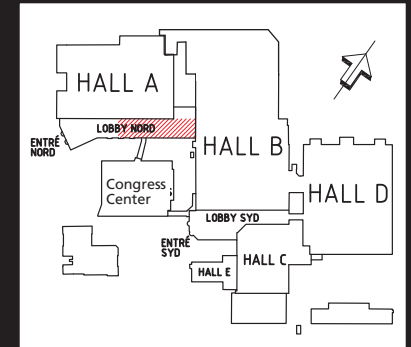

Mässgatan

Mässgatan is located downstairs from Lobby Nord and is in a direct connection with Hall B. Mässgatan can be used as a passing between Lobby Nord and Hall B but also as a display area for smaller exhibitions.