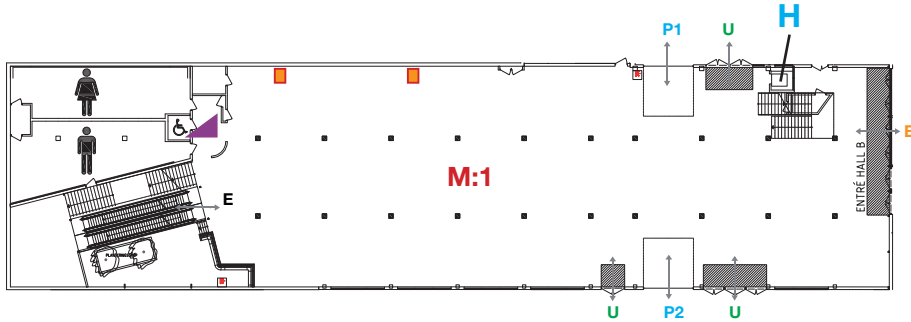

Mässgatan

Mässgatan is located downstairs from Lobby Nord and is in a direct connection with Hall B. Mässgatan can be used as a passing between Lobby Nord and Hall B but also as a display area for smaller exhibitions.

-  Fire hydrant
-  Nursery
-  Electricity 220 V
-  Elevator
door: 90x200 cm
area: 140x105 cm
8 people, 630 kg

E Visitor entrance **P** Vehicle entry doors **U** Exit outdoor

Section	M:1
Floor space, (ca) m ²	1 100
Overhead ceiling clearance, m	3,30
Floor loading, kg/ m ²	500
Vehicle entry doors 1, m, h x b	4,5 x 4,5
Vehicle entry doors 2, m, h x b	4,5 x 4,5
Comfort cooling	yes
Basic lightning	yes
Daylight	yes