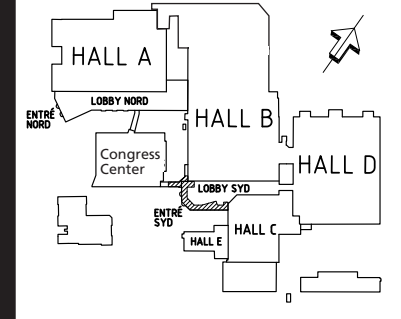

Lounge Syd

Lounge Syd is located on the mezzanine in Lobby Syd. The area is used for media and press during our shows.

-  Fire hydrant
-  Water
- H1** Elevator 1
door: 90x200 cm
area: 210x110 cm
8 people, 630 kg
- H2** Elevator 2
door: 90x200 cm
area: 160x110 cm
10 people, 750 kg