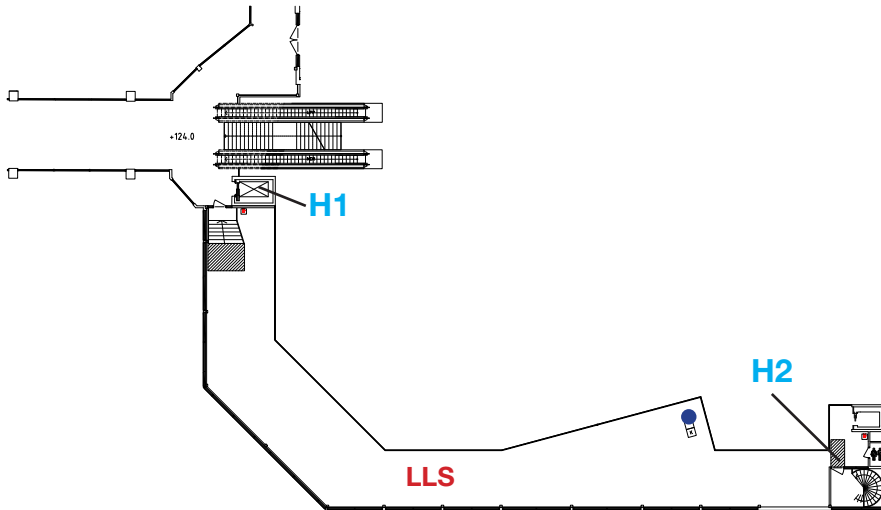

Lounge Syd

Lounge Syd is located on the mezzanine in Lobby Syd. The area is used for media and press during our shows.

-  Fire hydrant
-  Water
- H1** Elevator 1
door: 90x200 cm
area: 210x110 cm
8 people, 630 kg
- H2** Elevator 2
door: 90x200 cm
area: 160x110 cm
10 people, 750 kg

Section	LLS
Floor space (ca) m ²	170
Overhead ceiling clearance, m	2,20
Floor loading, kg/ m ²	250
Comfort cooling	yes
Basic lightning	yes
Daylight	yes

Main Services (can be rented from Exhibitors Services)	Yes	No	Comments
Electricity 220 V 10 A	x		
Electricity 400 V 16-125 A	x		
Electricity 400 V 150-400 A		x	
Water	x		at kitchen area
Waste water	x		at kitchen area
Compressed air	x		under certain circumstances, contact Exhibitor Service
Wire suspension from ceiling	x		
WiFi	x		
High Speed Internet	x		