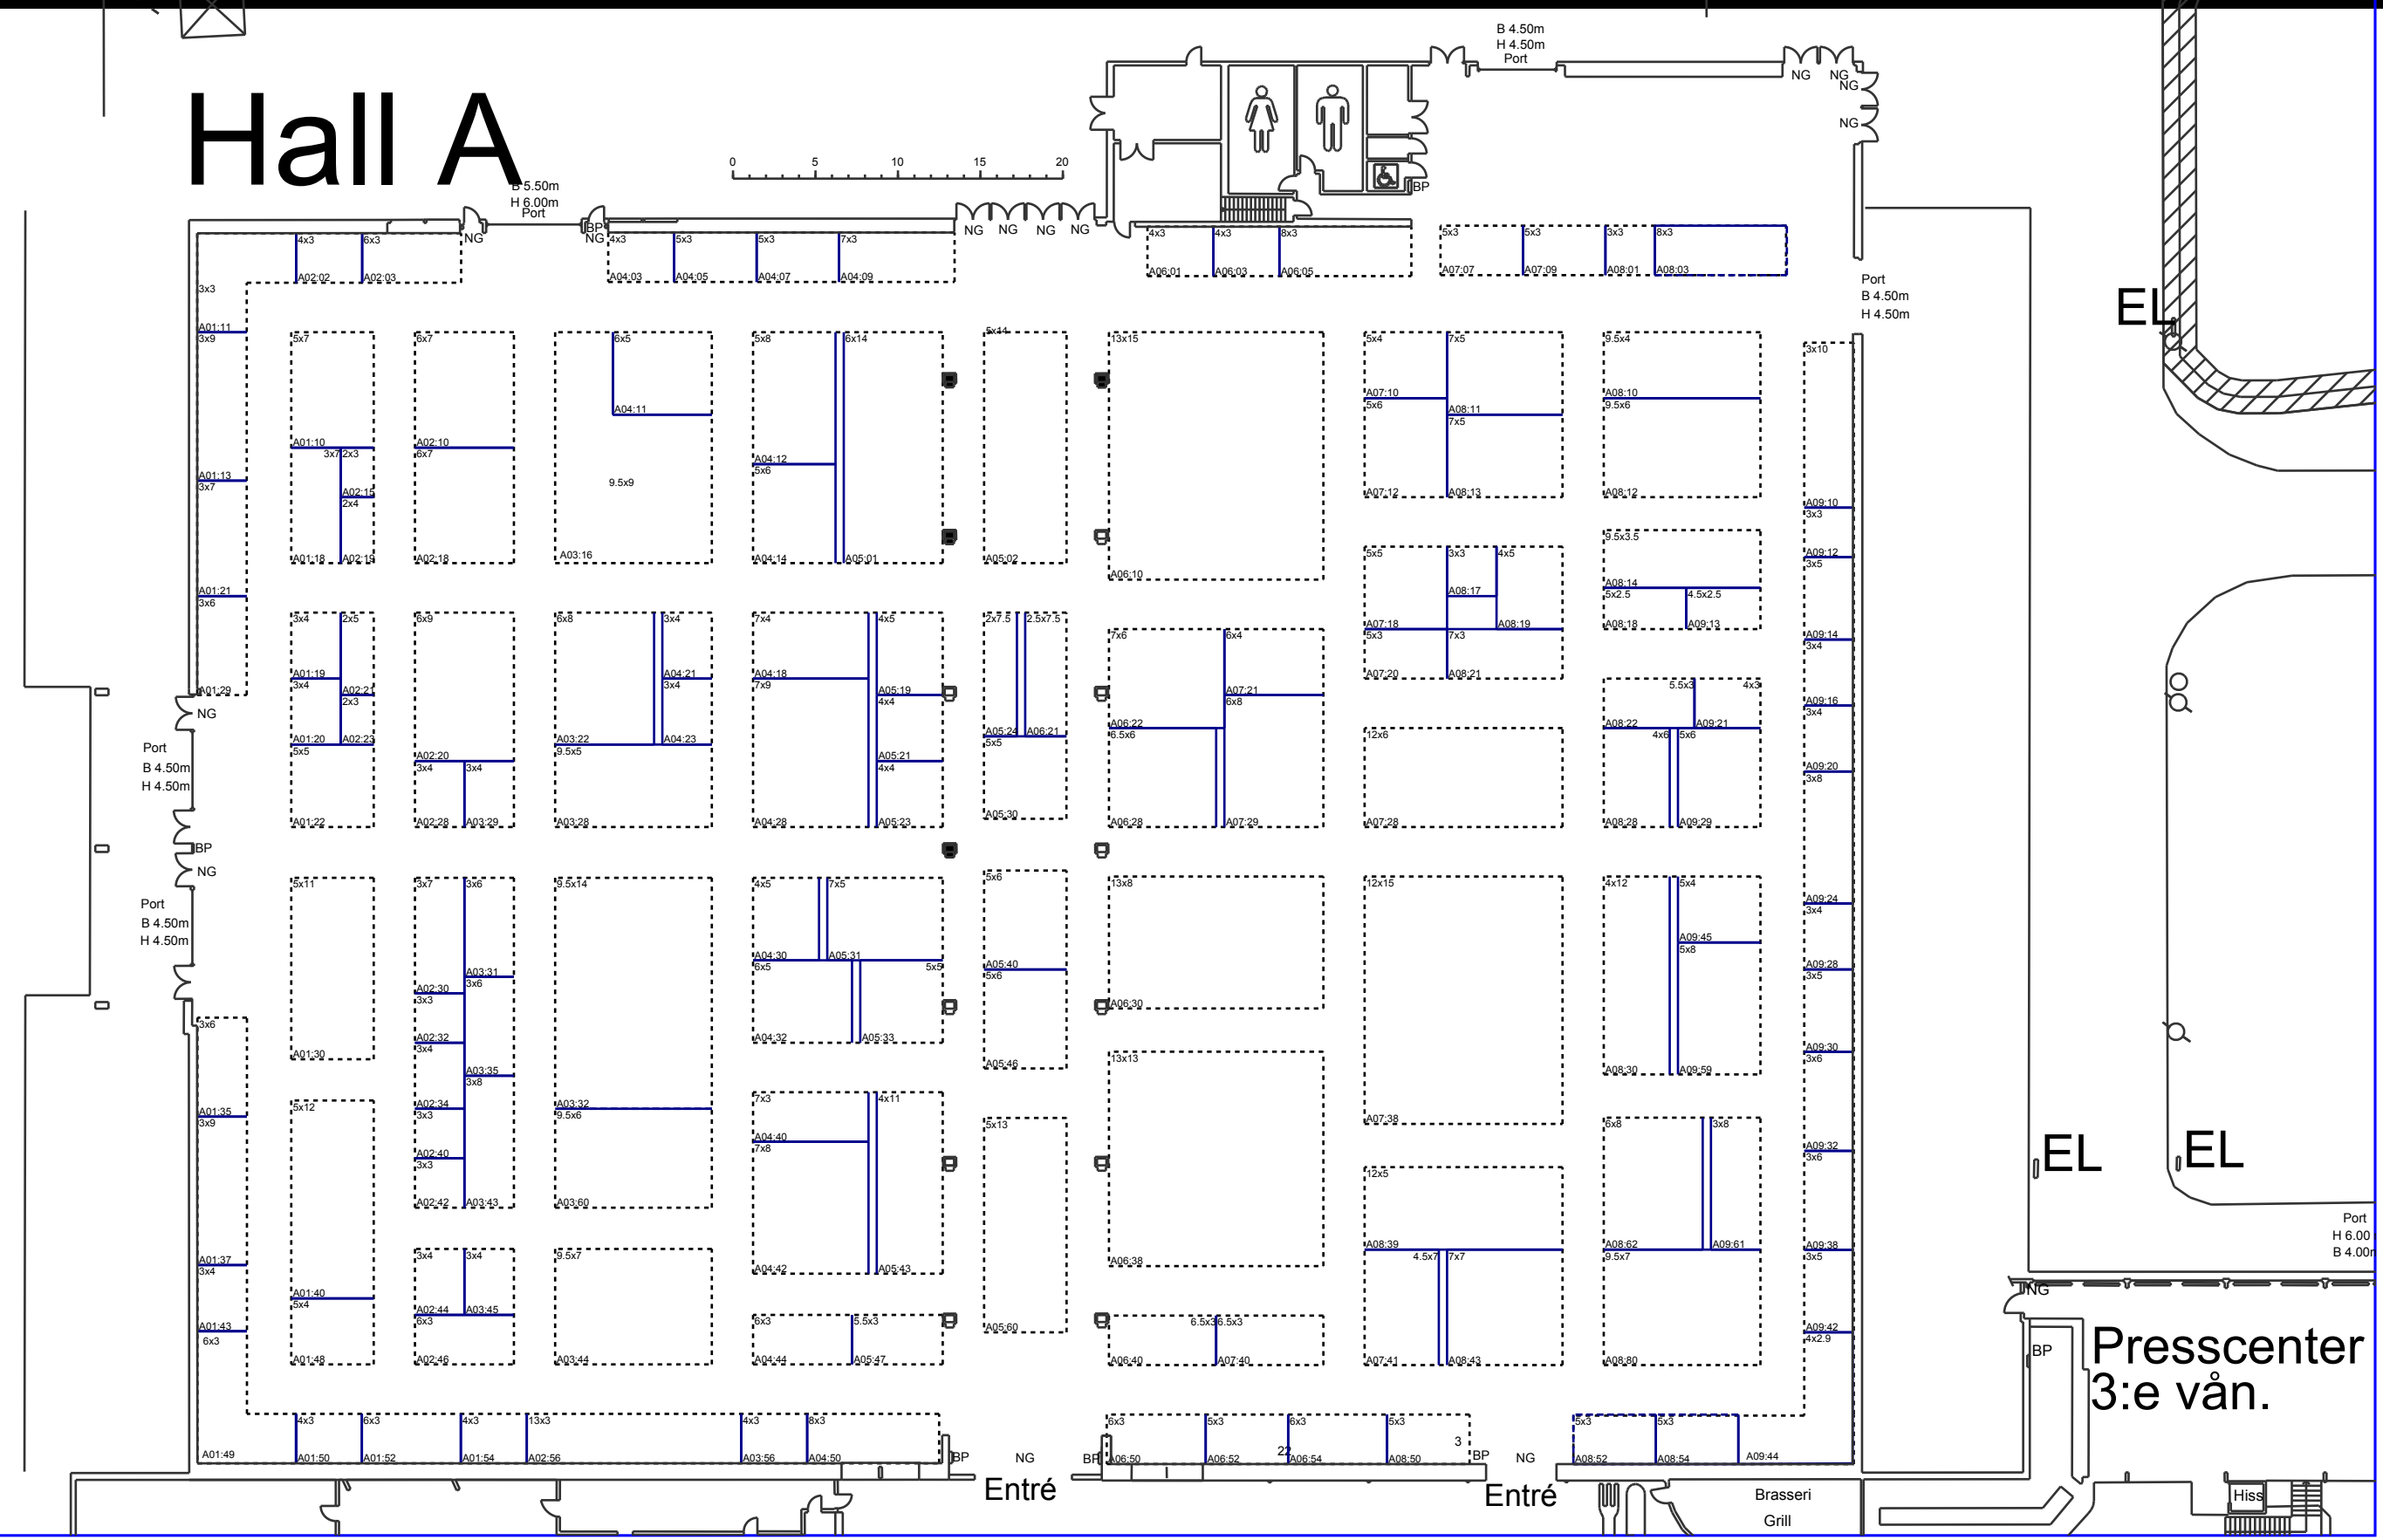

# Hall A

B 5.50m  
H 6.00m  
Port

B 4.50m  
H 4.50m  
Port

Port  
B 4.50m  
H 4.50m

Port  
B 4.50m  
H 4.50m

Port  
B 4.50m  
H 4.50m

Port  
H 6.00  
B 4.00

Presscenter  
3:e vån.

Entré

Entré

Brasseri  
Grill

Hiss